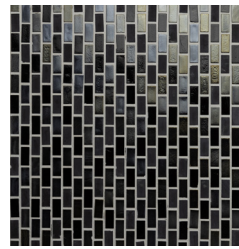

SPECIFICATIONS

Name	Surface Art Trivium
Material	Glass Mosaics - Paper Mounted
Installation	Floor & Wall, Interior & Exterior
Variation	Level 1
Sizes Available	1x4 Hexagon Mosaic, 1/2x4 Brick, 7/8x7/8 Brick, 3/8x3/4 Brick

Trivium

CARBON

1x4 Hexagon

3/8x3/4 Brick

1/2x4 Brick

7/8x7/8 Brick

CLOUD

1x4 Hexagon

3/8x3/4 Brick

1/2x4 Brick

7/8x7/8 Brick

CREMA

1x4 Hexagon

3/8x3/4 Brick

1/2x4 Brick

7/8x7/8 Brick