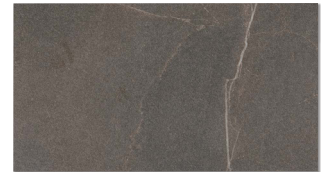

- Field: 12 x 24, 24 x 24
- Bullnose: 3 x 24
- Mosaic on 12 x 12: 2 x 2 Stack

COLORS

White (Shown)

Mocha

Charcoal

Grey

MODERN SLATE

SPECIFICATIONS

COLORS

Noce (Shown)

Taupe

Grey

Charcoal

DELUXE

SPECIFICATIONS

- Color-Body Porcelain
- Made in USA
- Rectified Edge
- Honed and Polished Finish
- Interior & Exterior Usage