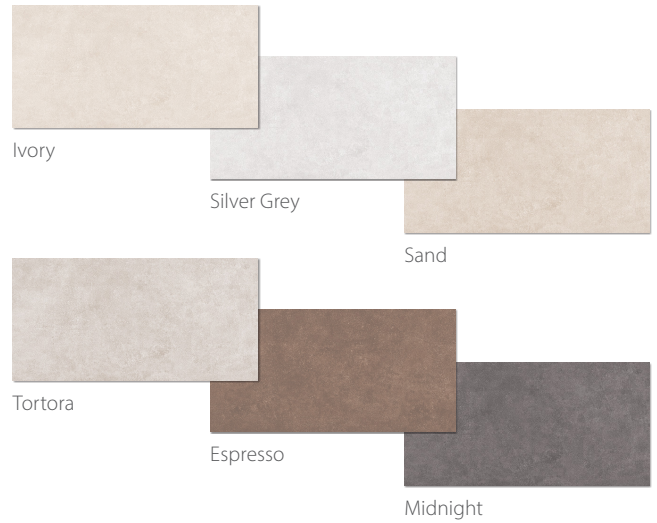

IMPACT

SPECIFICATIONS

- Rectified Porcelain
- Made in USA
- Matte Finish
- Interior & Exterior Use
- Floor & Wall Applications

SIZES AVAILABLE

- Field: 32 x 32, 16 x 32, 12 x 24
- Bullnose: 4 x 24
- Mosaics on 12 x 12: 3 x 3, 2 x 4 Stack

COLORS

IMPACT PLANK

SPECIFICATIONS

- Rectified Porcelain
- Made in USA
- Interior & Exterior Usage
- Floor & Wall Applications

SIZES AVAILABLE

- Field: 8 x 48

COLORS