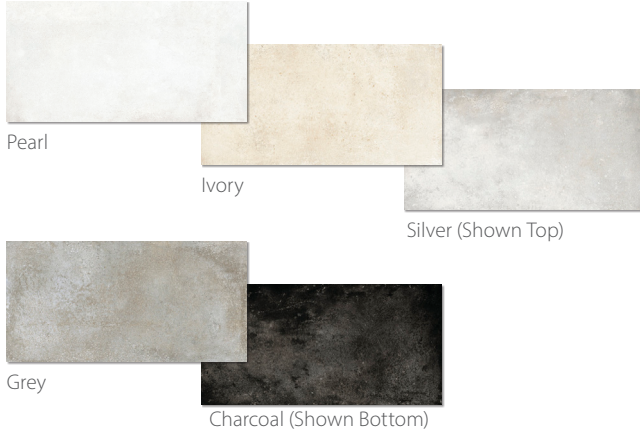

MANHATTAN

SPECIFICATIONS

- Porcelain
- Made in USA
- Rectified Edge
- Matte Finish
- Interior & Exterior Usage
- Floor & Wall Applications

SIZES AVAILABLE

- Field: 12 x 24, 24 x 24, 24 x 48
- Cuts*: 6 x 24, 4x12*
- Bullnose: 4 x 24
- Mosaics on 12 x 12: 2 x 2, 3 x 4 Stack

* size cut to order, please allow 2-3 weeks to ship