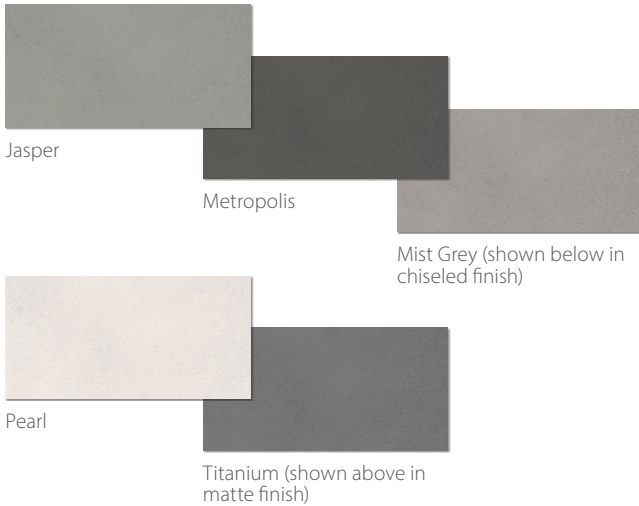

COLOR BLOK

SPECIFICATIONS

- Rectified Porcelain
- Made in USA
- Matte Finish
- 12 x 24 Also Available in Chiseled
- Interior & Exterior Use
- Floor & Wall Applications

SIZES AVAILABLE

- Field: 24 x 48, 24 x 24, 12 x 24
- Cuts*: 4 x 12, 4 x 24, 6 x 12, 6 x 24
- Bullnose: 4 x 24
- Mosaics on 12 x 12: 1.5 x 1.5, 1.5 x 6, 1 x 6 Parquet, 3 x 4 Stack

COLORS

* size cut to order, please allow 2-3 weeks to ship