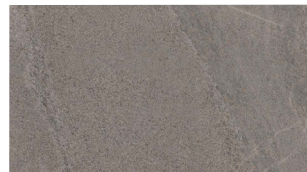

COLORS

Noce (Shown)

Taupe

Grey

Charcoal

SALT

SPECIFICATIONS

- Porcelain
- Rectified Edge
- Honed and Polished Finish
- Interior & Exterior Usage
- Floor & Wall Applications