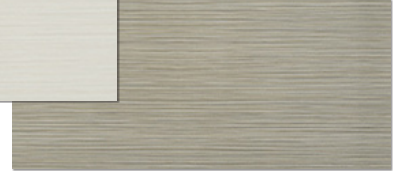

COLORS

Bianco (Show on Wall)

Argento

Grigio (Shown on Floor)

GRASSCLOTH 2.0

SPECIFICATIONS

- Porcelain
- Pressed Edge
- Matte Finish
- Interior & Exterior Usage
- Floor & Wall Applications

SIZES AVAILABLE

- Field: 12 x 24
- Bullnose: 3 x 24
- Mosaic on 12 x 12: 2 x 2
- Basketweave, 1 x 6 Stack

COLORS

Ivory (Shown)

Taupe

Charcoal

White

MODERN SLATE

SPECIFICATIONS