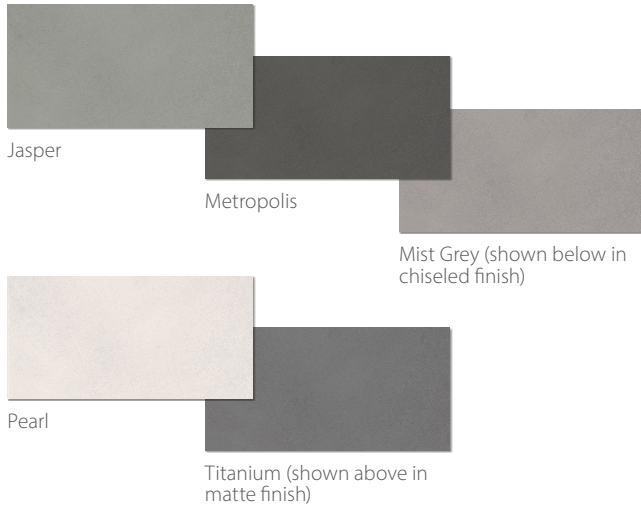

COLOR BLOK

SPECIFICATIONS

- Rectified Porcelain
- Matte Finish
- 12 x 24 Also Available in Chiseled
- Interior & Exterior Use
- Floor & Wall Applications

SIZES AVAILABLE

- Field: 24 x 48, 24 x 24, 12 x 24
- Cuts*: 4 x 12, 4 x 24, 6 x 12, 6 x 24
- Bullnose: 4 x 24
- Mosaics on 12 x 12: 1.5 x 1.5, 1.5 x 6, 1 x 6 Parquet, 3 x 4 Stack

COLORS

* size cut to order, please allow 2-3 weeks to ship