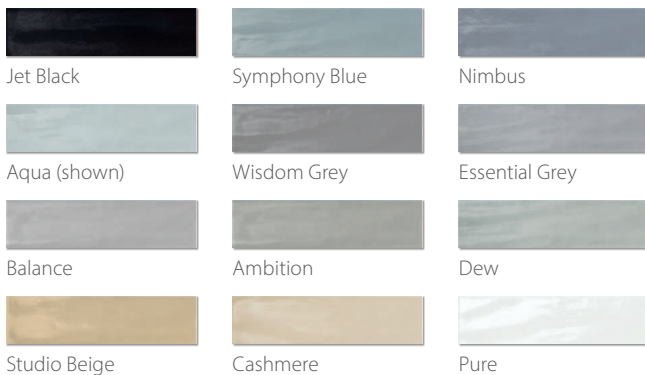

COLOR BLOK WALL

SPECIFICATIONS

- Glazed, Pressed Porcelain
- Glossy Finish
- Interior & Exterior Wall Applications

SIZES AVAILABLE

- Field: 6 x 24

COLORS

MANHATTAN

SPECIFICATIONS

COLORS

Noce (Shown)

Taupe

Grey

Charcoal

SALT

SPECIFICATIONS

- Porcelain
- Rectified Edge
- Honed and Polished Finish
- Interior & Exterior Usage
- Floor & Wall Applications

COLORS

Blu Stone
(Shown top)

Taupe Stone

White Stone
(Shown Bottom)