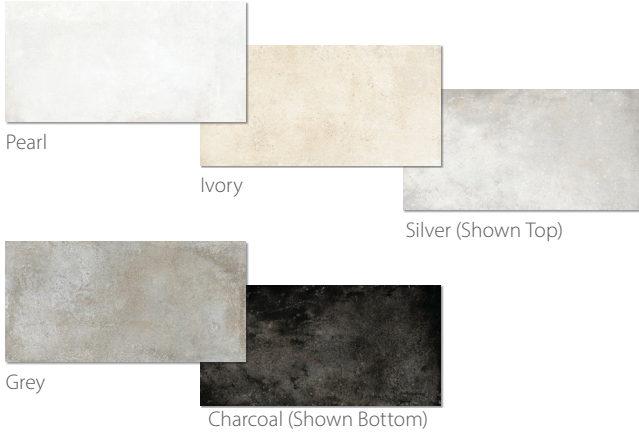

MANHATTAN

SPECIFICATIONS

- Porcelain
- Rectified Edge
- Matte Finish
- Interior & Exterior Usage
- Floor & Wall Applications

SIZES AVAILABLE

- Field: 12 x 24, 24 x 24, 24 x 48
- Cuts*: 6 x 24, 4x12*
- Bullnose: 4 x 24
- Mosaics on 12 x 12: 2 x 2, 3 x 4 Stack

COLORS

* size cut to order, please allow 2-3 weeks to ship