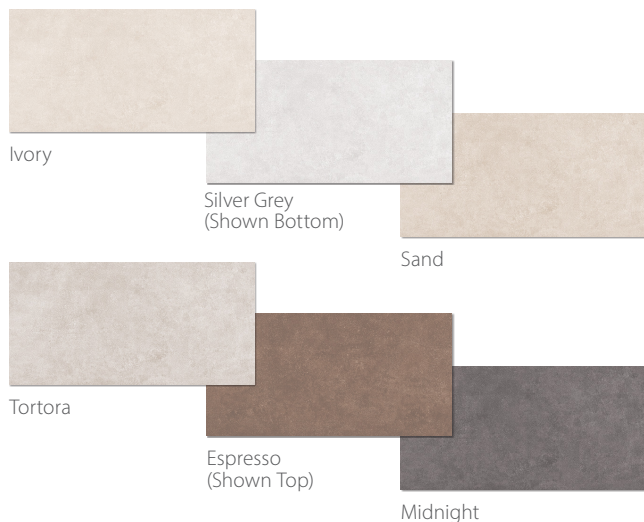

IMPACT

SPECIFICATIONS

- Porcelain
- Rectified Edge
- Matte Finish
- Interior & Exterior Use
- Floor & Wall Applications

SIZES AVAILABLE

- Field: 32 x 32, 16 x 32, 12 x 24
- Bullnose: 4 x 24
- Mosaics on 12 x 12: 3 x 3, 2 x 4 Stack

COLORS

IMPACT COLORS

SPECIFICATIONS

- Porcelain
- Pressed Edge
- Interior & Exterior Use
- Floor & Wall Applications

SIZES AVAILABLE

- Field: 6 x 24

COLORS