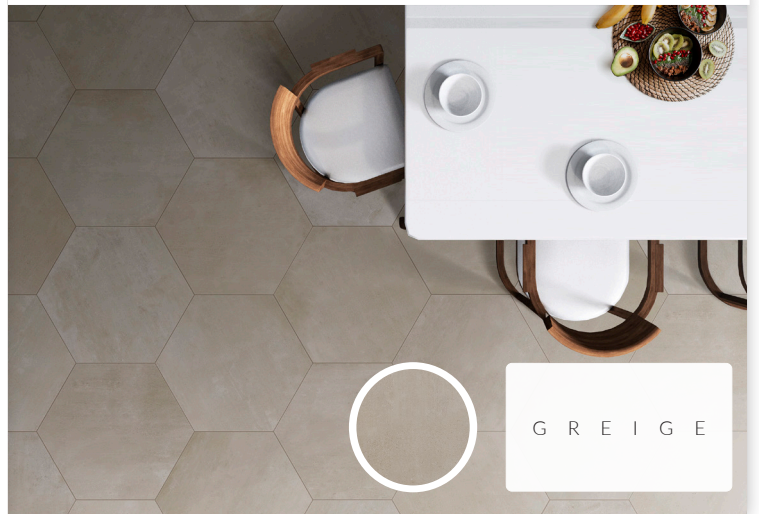

U N I O N

AVAILABLE SIZES

Field: 20 x 23 Hexagon

SPECIFICATIONS

- 3 Looks: Contemporary, Cement and Marble
- Porcelain
- Matte Finish
- Floor and Wall Applications
- Made in Spain
- Residential and Commercial Installation