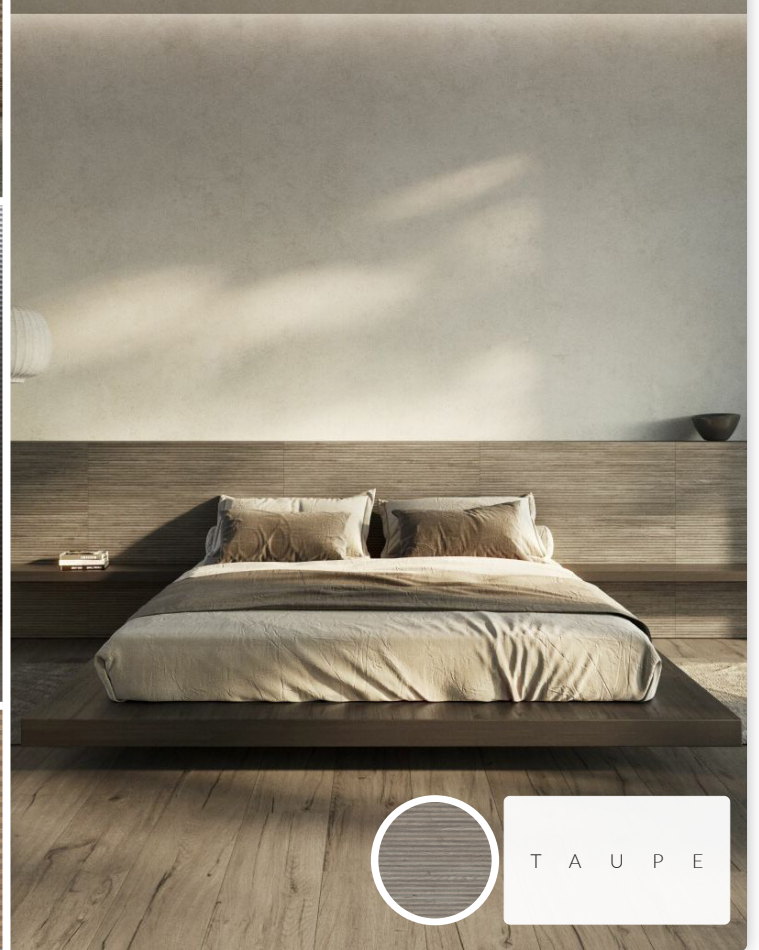

E S S E N C E

VARIATION 2

USAGE INT EXT

AVAILABLE SIZES

Field: 13 x 40

SPECIFICATIONS

- Wood Look
- Glazed Ceramic
- Matte Finish
- Made in Spain
- Residential and Commercial Installation