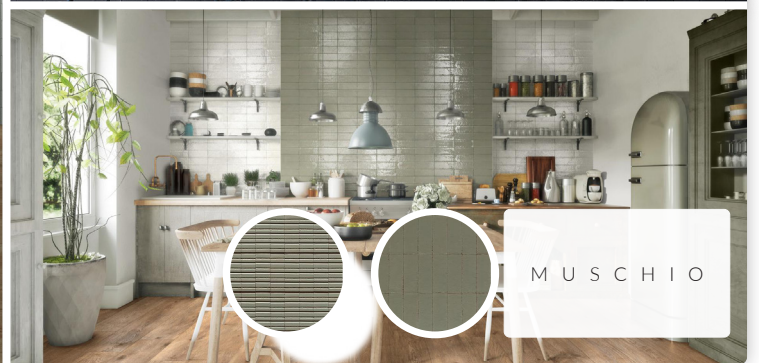

M A N C H E S T E R

VARIATION **2**

USAGE
INT
EXT

AVAILABLE SIZES

Field: 3 x 8 Flat,
3 x 8 Ridge

SPECIFICATIONS

- Subway Wall
- Glossy Porcelain
- Wall Only Application
- Flat and Ridge Look
- Frost Proof
- Made in Italy
- Residential and Commercial Installation