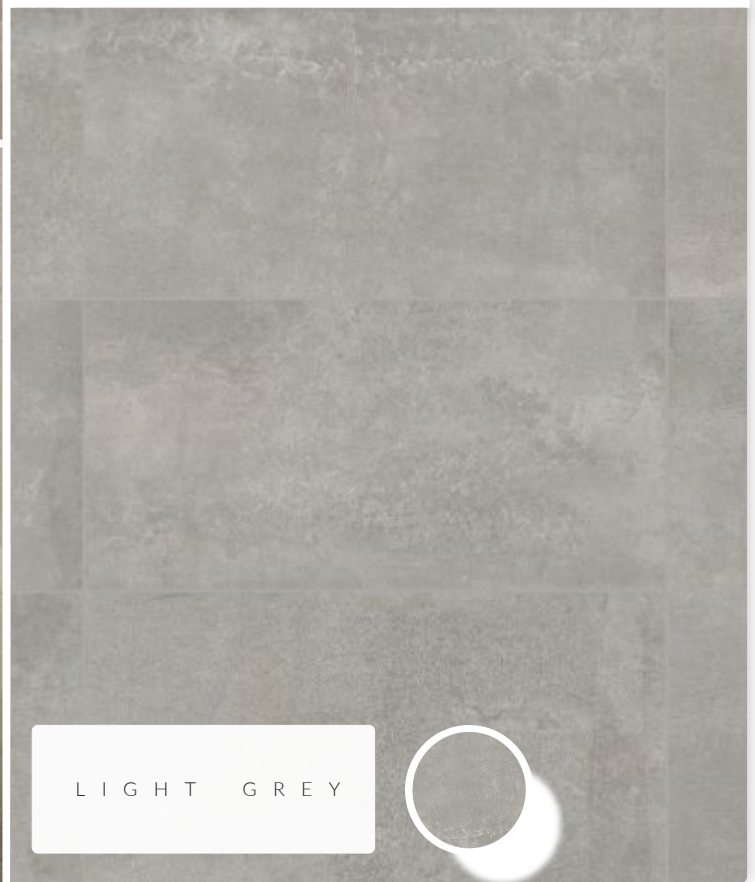

AVAILABLE SIZES

Field: 12 x 24, 16 x 32

Mosaic: 2 x 2

Trim: 4 x 24 Bullnose

SPECIFICATIONS

- Cement Look
- Rectified Porcelain
- Matte and Polished Finish

- Floor and Wall Applications
- Made in Vietnam
- Residential and Commercial Installation