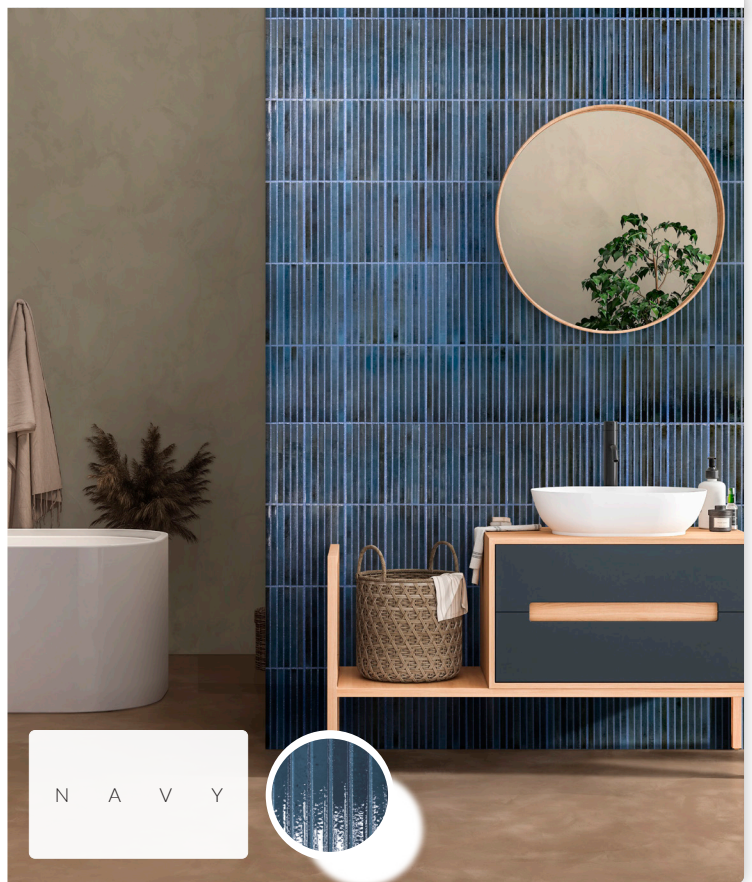

S T I X

VARIATION		USAGE
1		INT EXT

AVAILABLE SIZES

Field: 5 x 10
 Individual stick
 size: 11/16"

SPECIFICATIONS

- Stack Look
- Glazed Porcelain
- Glossy Finish
- Wall Only Application
- Made in Italy
- Residential and Commercial Installation