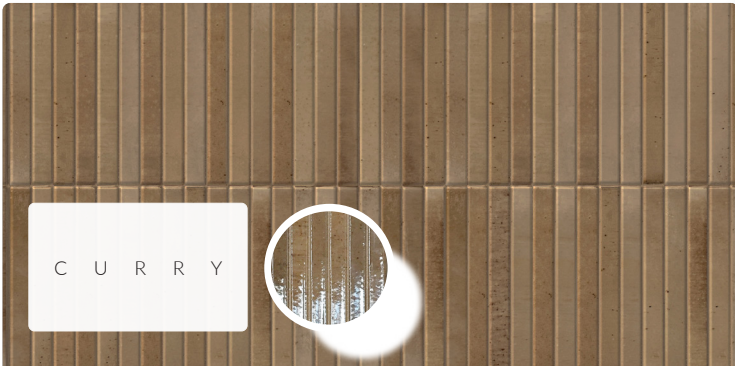

S T I X

VARIATION		USAGE
1		INT EXT

AVAILABLE SIZES

Field: 5 x 10
 Individual stick
 size: 11/16"

SPECIFICATIONS

- Stack Look
- Glazed Porcelain
- Glossy Finish
- Wall Only Application
- Made in Italy
- Residential and Commercial Installation