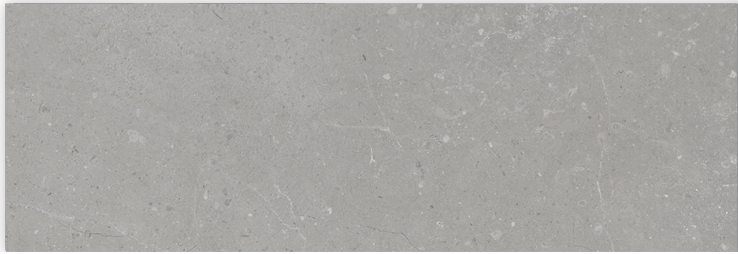

B U T T E R

H A N O V E R

VARIATION **2**

USAGE
INT
EXT

AVAILABLE SIZES

Field: 12 x 24

Mosaic: 2 x 2

Trim: 4 x 24 Bullnose

SPECIFICATIONS

- Limestone Look
- Rectified Porcelain
- Matte Finish
- Floor and Wall Applications
- Made in Italy
- Residential and Commercial Installation