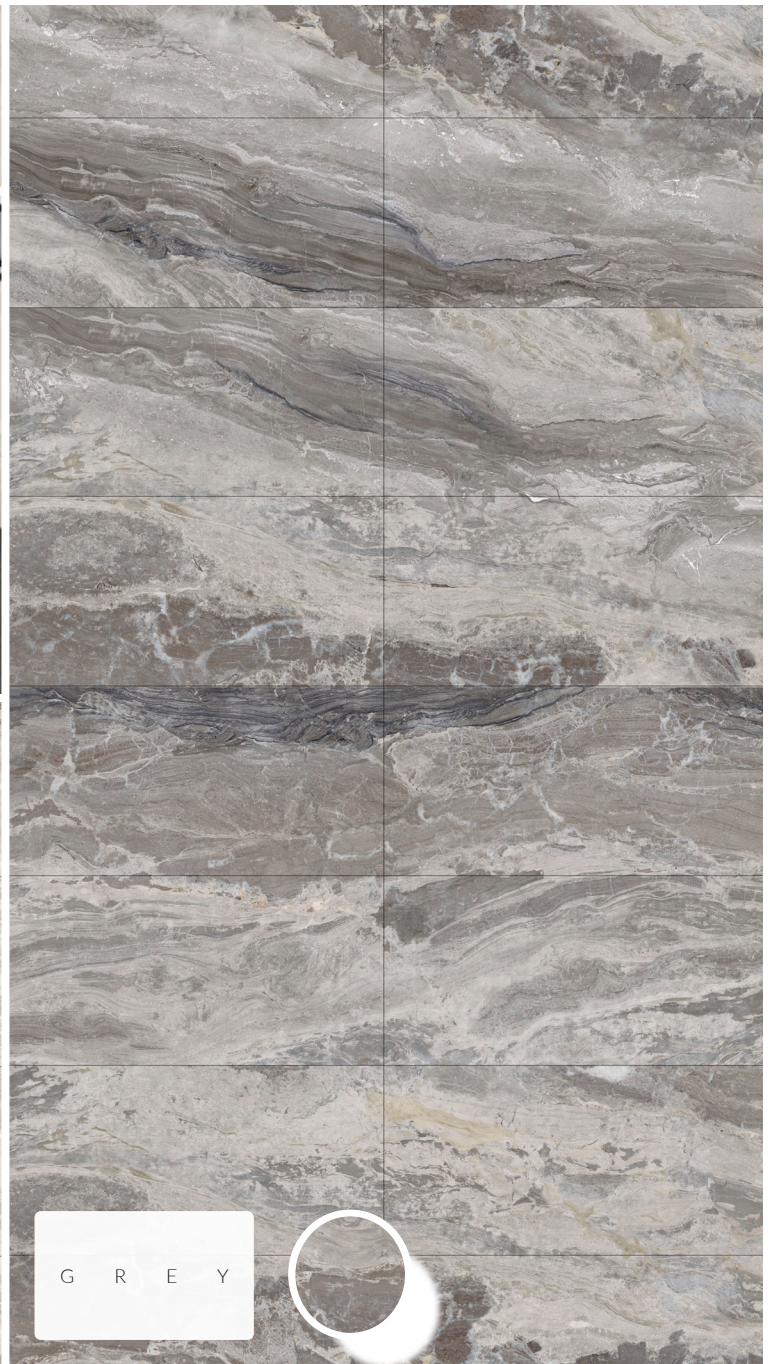

Field: 12 x 24, 16 x 32

Mosaic: 2 x 2

Trim: 4 x 24 Bullnose

SPECIFICATIONS

- Marble Look
- Rectified Porcelain
- Matte and Polished Finish

- Floor and Wall Applications
- Made in Vietnam
- Residential and Commercial Installation