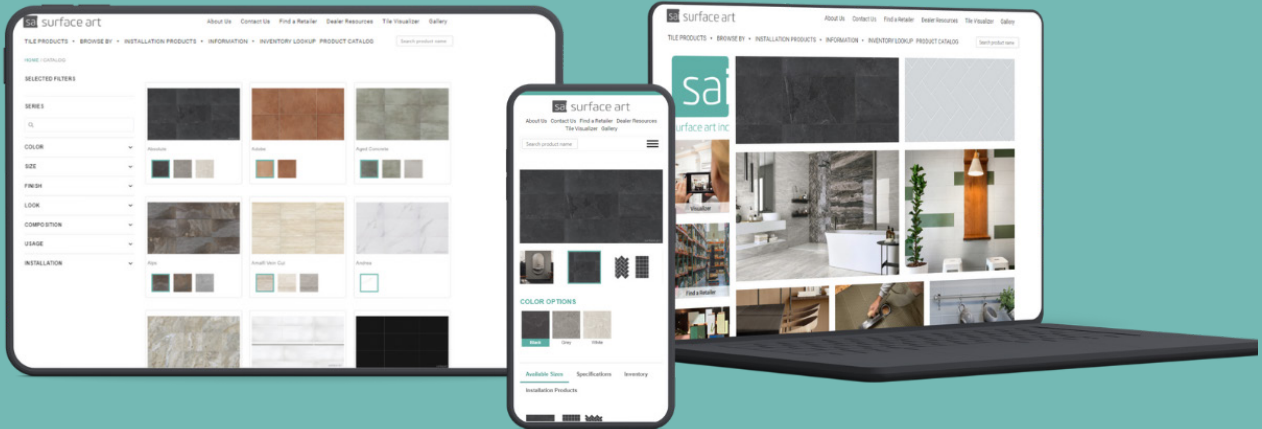

- Contemporary Look
- Rectified Porcelain
- Honed and Polished Finish
- Floor and Wall Applications
- Made in USA
- Residential and Commercial Installation

Everything you need at surfaceartinc.com

For All Devices