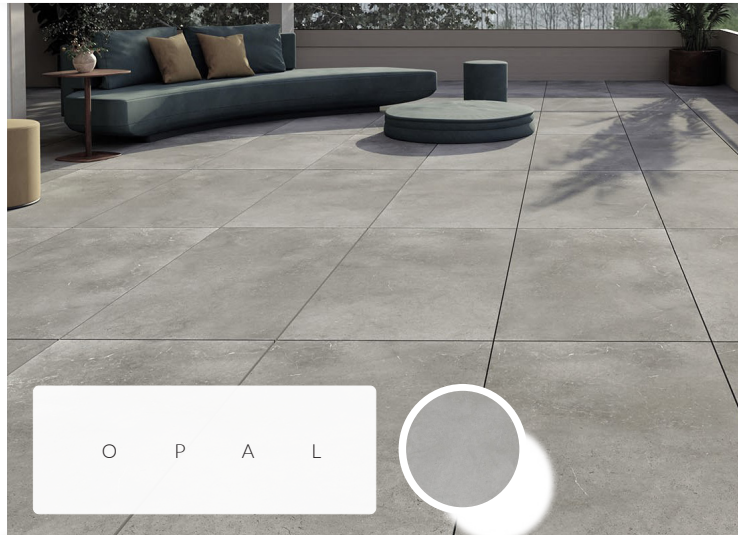

H A N O V E R

VARIATION **2**

USAGE
INT
EXT

AVAILABLE SIZES

Field: 12 x 24

Mosaic: 2 x 2

Trim: 4 x 24 Bullnose

SPECIFICATIONS

- Limestone Look
- Rectified Porcelain
- Matte Finish
- Floor and Wall Applications
- Made in Italy
- Residential and Commercial Installation