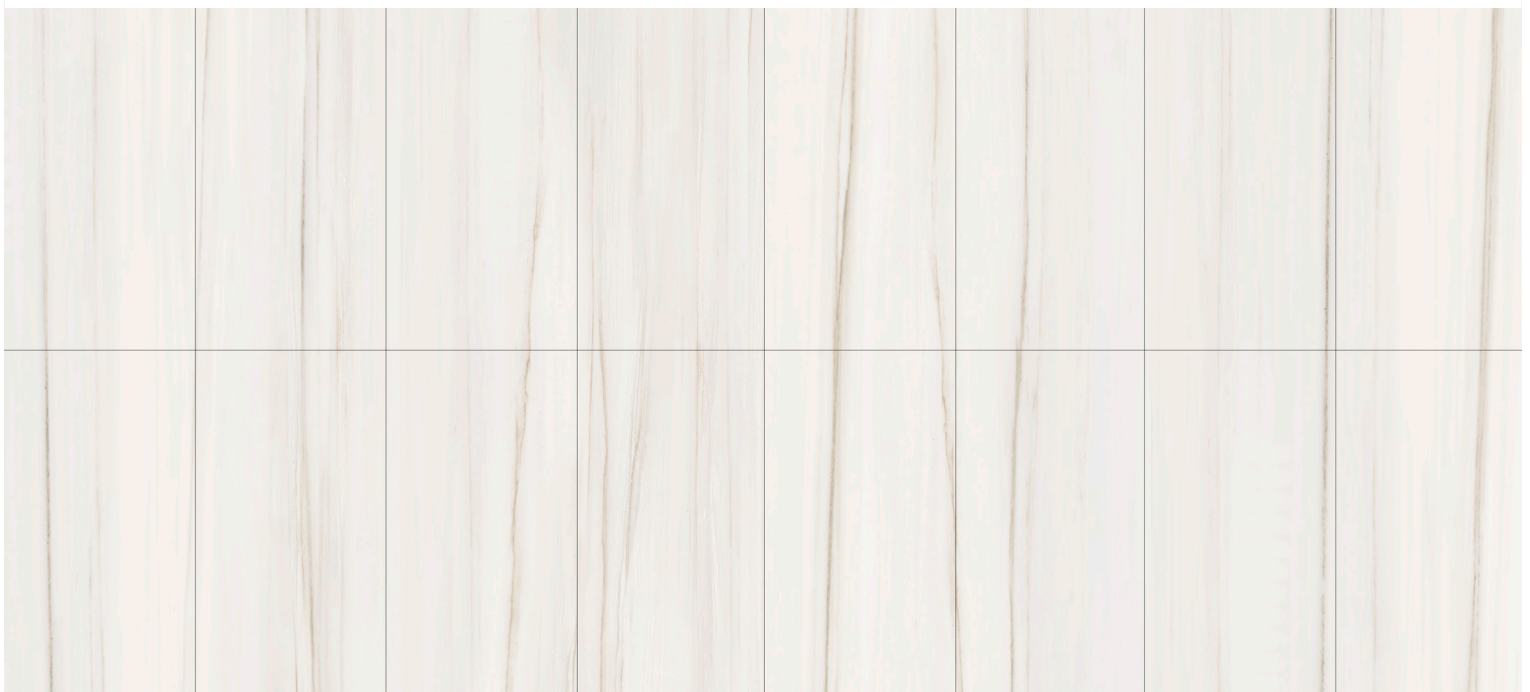

L U M I N A

VARIATION 2

USAGE
INT
EXT

AVAILABLE SIZES

Field: 12 x 24, 16 x 32

Mosaic: 2 x 2

Trim: 4 x 24 Bullnose

SPECIFICATIONS

- Marble Look
- Rectified Porcelain
- Matte and Polished Finish
- Floor and Wall Applications
- Made in Vietnam
- Residential and Commercial Installation