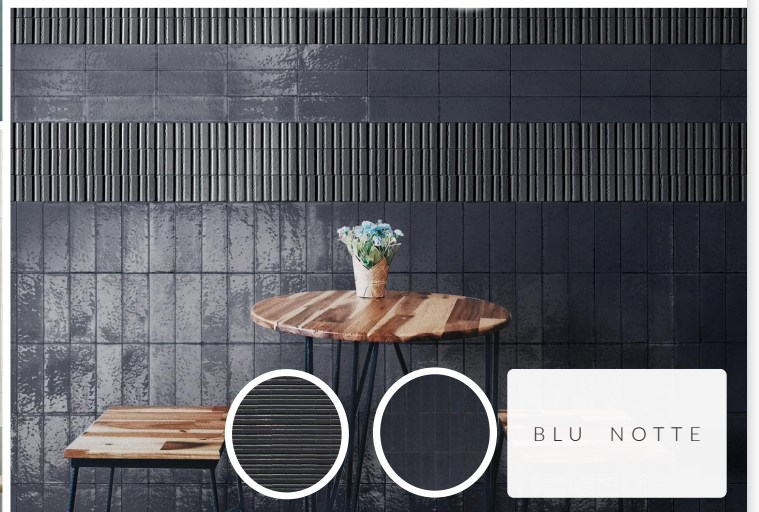

M A N C H E S T E R

VARIATION **2**

USAGE
INT
EXT

AVAILABLE SIZES

Field: 3 x 8 Flat,
3 x 8 Ridge

SPECIFICATIONS

- Subway Wall
- Glossy Porcelain
- Wall Only Application
- Flat and Ridge Look
- Frost Proof
- Made in Italy
- Residential and Commercial Installation