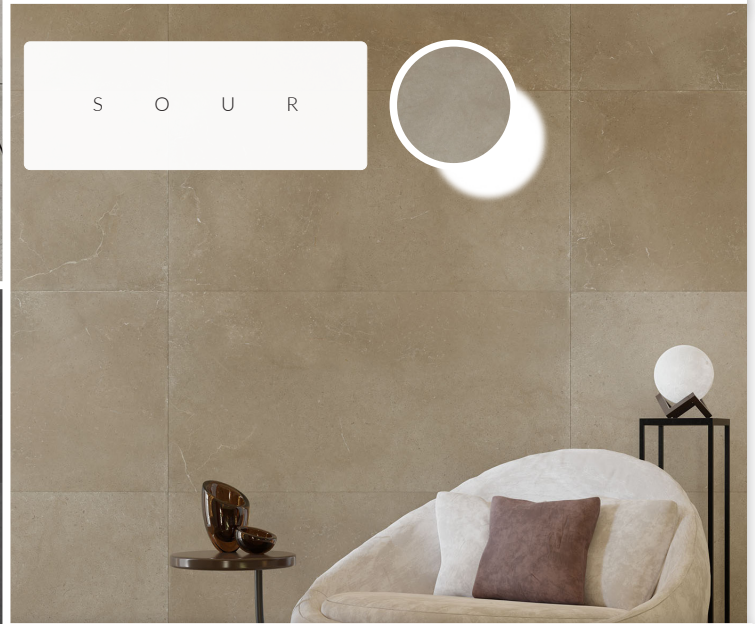

Trim: 4 x 24 Bullnose

SPECIFICATIONS

- Limestone Look
- Rectified Porcelain
- Matte Finish
- Floor and Wall Applications
- Made in Italy
- Residential and Commercial Installation

O P A L

B U T T E R

S O U R