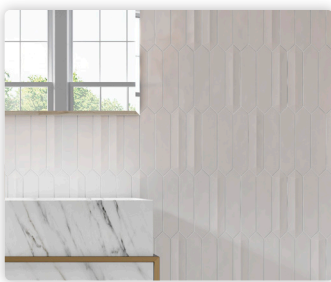

Oliva (shown)

LAREDO Ceramic wall tile with matte, hand-pressed finish: 3 x 12.

Bianco

Crema (shown)

Grigio

Noce

UNIQUE SHAPES & BOLD COLORS

FENCE Unique ceramic glossy wall tile: 2.5 x 13 Flat Picket, 2.5 x 13 3D Picket.