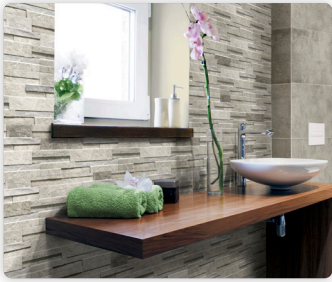

Anthracite

Ice

Pewter

Tundra

STACKED QUARTZ Porcelain Wall Cladding: 6.5 x 16

Desert Gold

Desert Grey (shown)

SPLITFACE Wall Only Natural Stone Cladding, Requires sealing. : 6 x 24. . Also available but not shown: 1 x 2 Brick Mosaic