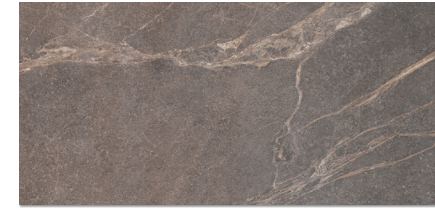

VIENNA Calacatta Paonazzo *Honed or Polished*

VIENNA Statuarietto *Honed or Polished*

KITA Dolomite

HIGHLAND Grigio

MONTECELLO White Stone

MONTECELLO Blu Stone

VIENNA Onyx Nuvolato *Honed or Polished*

VIENNA Carrara Gioia *Honed or Polished*

VIENNA Statuario Nuovo *Honed or Polished*

KITA Staturario

HIGHLAND Crema

HIGHLAND Noce

MONTECELLO Taupe Stone

VIENNA Paradiso Argento *Honed or Polished*

VIENNA Nero Venato *Honed or Polished*

VIENNA Travertino Instrata *Honed or Polished*

TOUCH STONE Gold *Lappato*

TOUCH STONE Grey *Lappato*

TOUCH STONE White *Lappato*

S.A.L.T. Greige *Honed or Polished*

S.A.L.T. Calacatta *Honed or Polished*

S.A.L.T. White *Honed or Polished*

S.A.L.T. Onyx *Honed or Polished*

CARRARA ELITE Natural *Honed or Polished*

DENALI White

YOSEMITE Natural *Polished or Satin*

ICONIC Calacatta *Polished or Satin*

ICONIC Dolomite *Polished or Satin*

ICONIC Gold Calacatta *Polished or Satin*