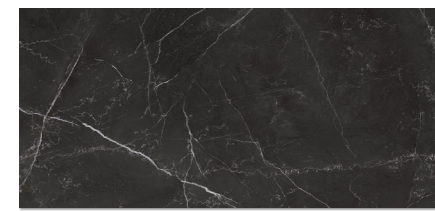

VIENNA Calacatta Paonazzo *Honed or Polished*

VIENNA Statuarietto *Honed or Polished*

KITA Dolomite

HIGHLAND Grigio

MONTECELLO White Stone

MONTECELLO Blu Stone

VIENNA Onyx Nuvolato *Honed or Polished*

VIENNA Carrara Gioia *Honed or Polished*

VIENNA Statuario Nuovo *Honed or Polished*

KITA Staturario

HIGHLAND Crema

HIGHLAND Noce

MONTECELLO Taupe Stone

VIENNA Paradiso Argento *Honed or Polished*

VIENNA Nero Venato *Honed or Polished*

VIENNA Travertino Instrata *Honed or Polished*

TOUCH STONE Gold *Lappato*

TOUCH STONE Grey *Lappato*

TOUCH STONE White *Lappato*

S.A.L.T. Greige *Honed or Polished*

S.A.L.T. Calacatta *Honed or Polished*

S.A.L.T. White *Honed or Polished*

S.A.L.T. Onyx *Honed or Polished*

CARRARA ELITE Natural *Honed or Polished*

DENALI White

YOSEMITE Natural *Polished or Satin*

ICONIC Calacatta *Polished or Satin*

ICONIC Dolomite *Polished or Satin*

ICONIC Gold Calacatta *Polished or Satin*