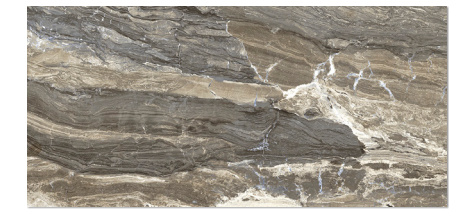

CARRARA ELITE Natural *Honed or Polished*

DENALI White

YOSEMITE Natural *Polished or Satin*

ICONIC Calacatta *Polished or Satin*

ICONIC Dolomite *Polished or Satin*

ICONIC Gold Calacatta *Polished or Satin*

ICONIC Nero Marquina *Polished or Satin*

EVOLUTION White *Polished*

EVOLUTION Ivory *Polished*

EVOLUTION Silver *Polished*

EVOLUTION Taupe *Polished*

EVOLUTION Mink *Polished*

VENATO Carrara *Satin*

OSAKA Natura *Matte*

MARBLE

CEMENT

OROBICO Avorio Polished

OROBICO Grey Polished

BOULDER Light Grey

BOULDER Dark Grey

ZEN White Honed or Polished

ZEN Light Taupe Honed or Polished