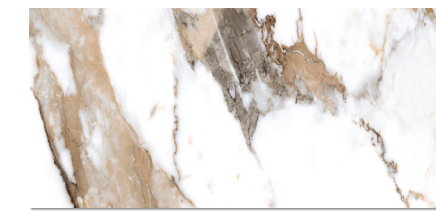

TOUCH STONE Gold *Lappato*

TOUCH STONE Grey *Lappato*

TOUCH STONE White *Lappato*

S.A.L.T. Greige *Honed or Polished*

S.A.L.T. Calacatta *Honed or Polished*

S.A.L.T. White *Honed or Polished*

S.A.L.T. Onyx *Honed or Polished*

CARRARA ELITE Natural *Honed or Polished*

DENALI White

YOSEMITE Natural *Polished or Satin*

ICONIC Calacatta *Polished or Satin*

ICONIC Dolomite *Polished or Satin*

ICONIC Gold Calacatta *Polished or Satin*

ICONIC Nero Marquina *Polished or Satin*

EVOLUTION White *Polished*

EVOLUTION Ivory *Polished*

EVOLUTION Silver *Polished*

EVOLUTION Taupe *Polished*

EVOLUTION Mink *Polished*

VENATO Carrara *Satin*

OSAKA Natura *Matte*