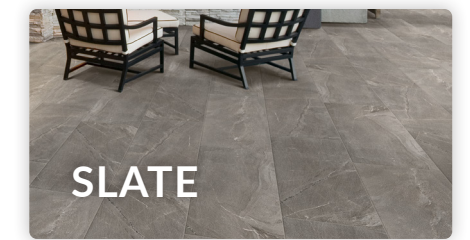

COLOR BLOK Titanium

MANHATTAN Ivory

GALLANT Bianco

URBAN CONCRETE White Matte Finish

COLOR BLOK Metropolis

MANHATTAN Charcoal

SLATE

MODERN SLATE Charcoal

MODERN SLATE Grey

MODERN SLATE Ivory

MODERN SLATE Noce

MODERN SLATE Taupe

Surface Art's Premium Anti-Slump Formulas are Designed to Give Improved Support Under Large-Format Tile on Floors and Walls. Available in 2 Performance Levels and in White or Grey.